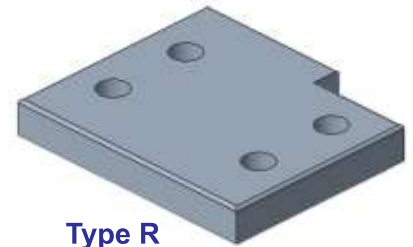

▶ POSITIVE RETURN PLATE(PCU-CA14)S

PCU-CA14-C

PCU-CA14-L

PCU-CA14-R

Type C

Type L

Type R

a	b	c	l	W	Catalog No.	W (nominal)	L
100	87	40	50	74	PCU-CA14	75	100
			75				125
			100				150
			150				200
			200				250
125	112	50	100	99		100	150
			150				200
			200				250
150	137	90	100	124		125	150
			150				200

Material : EN8 Special sintered alloy
 Order Type : PCU-CA14-W-L-Type
 Example : PCU-CA14-75-200-C