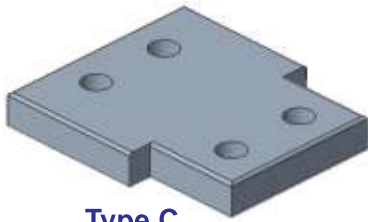

▶ POSITIVE RETURN PLATE(PCU-CA14)S

PCU-CA14-C

PCU-CA14-L

PCU-CA14-R

Type C

Type L

Type R

a	b	c	l	W	Catalog No.	W (nominal)	L
100	87	40	50	74	PCU-CA14	75	100
			75				125
			100				150
			150				200
			200				250
125	112	50	100	99		100	150
			150				200
			200				250
150	137	90	100	124		125	150
			150				200

Material : EN8 Special sintered alloy
 Order Type : PCU-CA14-W-L-Type
 Example : PCU-CA14-75-200-C