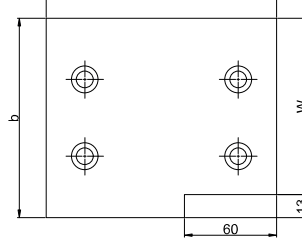

▶ POSITIVE RETURN PLATE(PCU-CA14)S

PCU-CA14-C

PCU-CA14-L

PCU-CA14-R

Type C

Type L

Type R

a	b	c	l	W	Catalog No.	W (nominal)	L
100	87	40	50	74	PCU-CA14	75	100
			75				125
			100				150
			150				200
			200				250
125	112	50	100	99		100	150
			150				200
			200				250
150	137	90	100	124		125	150
			150				200

Material : EN8 Special sintered alloy
 Order Type : PCU-CA14-W-L-Type
 Example : PCU-CA14-75-200-C