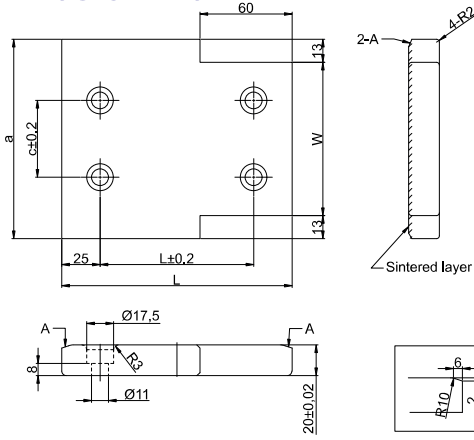

▶ POSITIVE RETURN PLATE(PCU-CA14)S

PCU-CA14-C

PCU-CA14-L

PCU-CA14-R

Type C

Type L

Type R

a	b	c	l	W	Catalog No.	W (nominal)	L
100	87	40	50	74	PCU-CA14	75	100
			75				125
			100				150
			150				200
			200				250
125	112	50	100	99		100	150
			150				200
			200				250
150	137	90	100	124		125	150
			150				200

Material : EN8 Special sintered alloy
 Order Type : PCU-CA14-W-L-Type
 Example : PCU-CA14-75-200-C