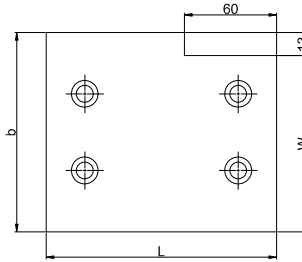

▶ POSITIVE RETURN PLATE(PCU-CA14)S

PCU-CA14-C

PCU-CA14-L

PCU-CA14-R

Type C

Type L

Type R

a	b	c	l	W	Catalog No.	W (nominal)	L
100	87	40	50	74	PCU-CA14	75	100
			75				125
			100				150
			150				200
			200				250
125	112	50	100	99		100	150
			150				200
			200				250
150	137	90	100	124		125	150
			150				200

Material : EN8 Special sintered alloy
 Order Type : PCU-CA14-W-L-Type
 Example : PCU-CA14-75-200-C