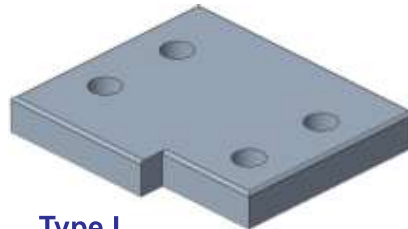

▶ POSITIVE RETURN PLATE(PCU-CA14)S

PCU-CA14-C

PCU-CA14-L

PCU-CA14-R

Type C

Type L

Type R

a	b	c	l	W	Catalog No.	W (nominal)	L
100	87	40	50	74	PCU-CA14	75	100
			75				125
			100				150
			150				200
			200				250
125	112	50	100	99		100	150
			150				200
			200				250
150	137	90	100	124		125	150
			150				200

Material : EN8 Special sintered alloy
 Order Type : PCU-CA14-W-L-Type
 Example : PCU-CA14-75-200-C