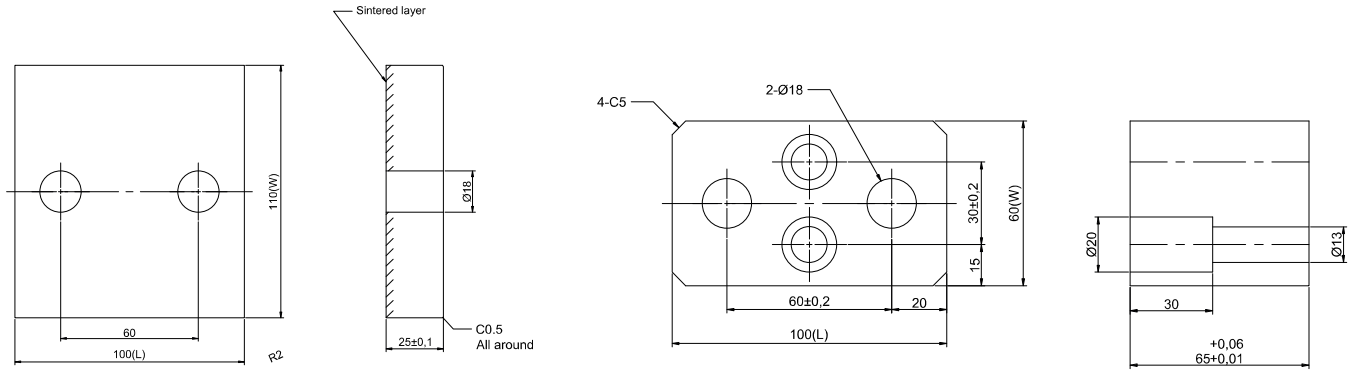

## ▶ CENTER UPPER PLATE (PCU-CA21,22)

PCU-CA21

PCU-CA22

Catalog No.	W	L
PCU-CA21	110	100

Catalog No.	W	L
PCU-CA22	60	100

Material : EN8 Special sintered alloy  
 Order Type : PCU-CA21-W-L  
 Example : PCU-CA21-110-100

Material : EN8 Special sintered alloy  
 Order Type : PCU-CA22-W-L  
 Example : PCU-CA22-60-100