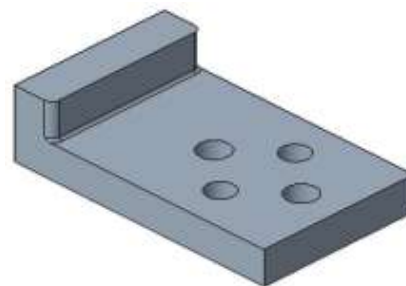

▶ POSITIVE RETURN FOLLOWER (PCU-CA30)

I	Catalog No.	(W)	L
52.5	PCU-CA30	60	100
72.5			120

Material : EN8
 Hardness : 55 HRC (Induction hardened)
 Order Type : PCU-CA30-W-L
 Example : PCU-CA30-60-100

▶ POSITIVE RETURN FOLLOWER (PCU-CA31)B

I	I1	C	Catalog No.	W	L
30	15	57	PCU-CA31	60	82
		77			102
		87			112
40	20	57		80	82
		77			102
		87			112

Material : Copper alloy
 Special solid lubricant (embedded)
 Order Type : PCU-CA31-W-L
 Example : PCU-CA31-60-102