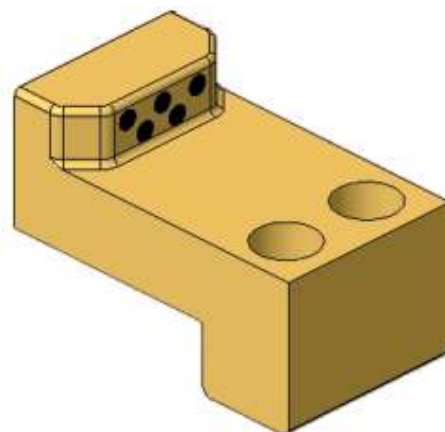

▶ POSITIVE RETURN FOLLOWER (PCU-CA30)

I	Catalog No.	(W)	L
52.5	PCU-CA30	60	100
72.5			120

Material : EN8
 Hardness : 55 HRC (Induction hardened)
 Order Type : PCU-CA30-W-L
 Example : PCU-CA30-60-100

▶ POSITIVE RETURN FOLLOWER (PCU-CA31)B

I	I1	C	Catalog No.	W	L
30	15	57	PCU-CA31	60	82
		77			102
		87			112
40	20	57		80	82
		77			102
		87			112

Material : Copper alloy
 Special solid lubricant (embedded)
 Order Type : PCU-CA31-W-L
 Example : PCU-CA31-60-102