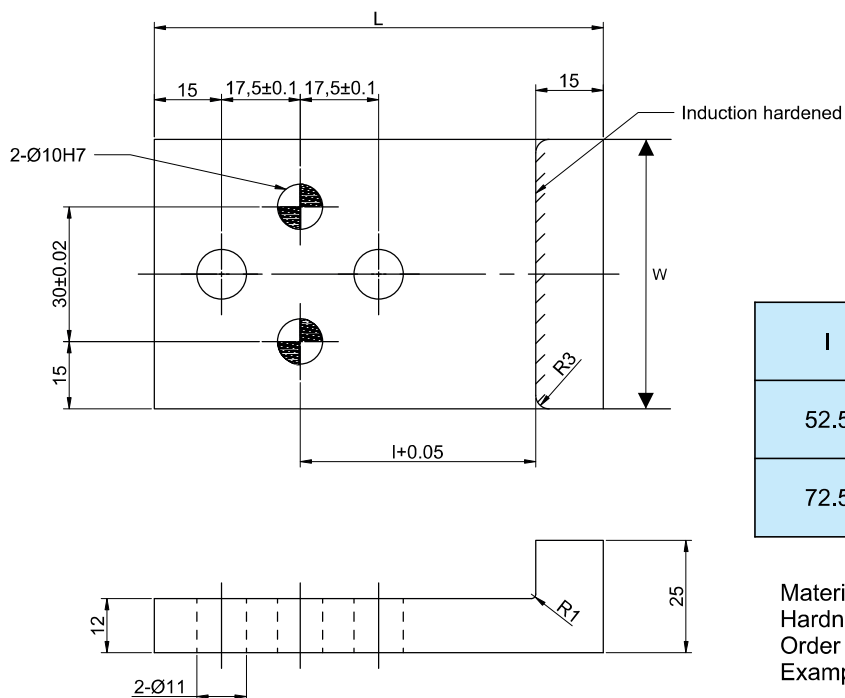

▶ POSITIVE RETURN FOLLOWER (PCU-CA30)

I	Catalog No.	(W)	L
52.5	PCU-CA30	60	100
72.5			120

Material : EN8
 Hardness : 55 HRC (Induction hardened)
 Order Type : PCU-CA30-W-L
 Example : PCU-CA30-60-100

▶ POSITIVE RETURN FOLLOWER (PCU-CA31)B

I	I1	C	Catalog No.	W	L
30	15	57	PCU-CA31	60	82
		77			102
		87			112
40	20	57		80	82
		77			102
		87			112

Material : Copper alloy
 Special solid lubricant (embedded)
 Order Type : PCU-CA31-W-L
 Example : PCU-CA31-60-102