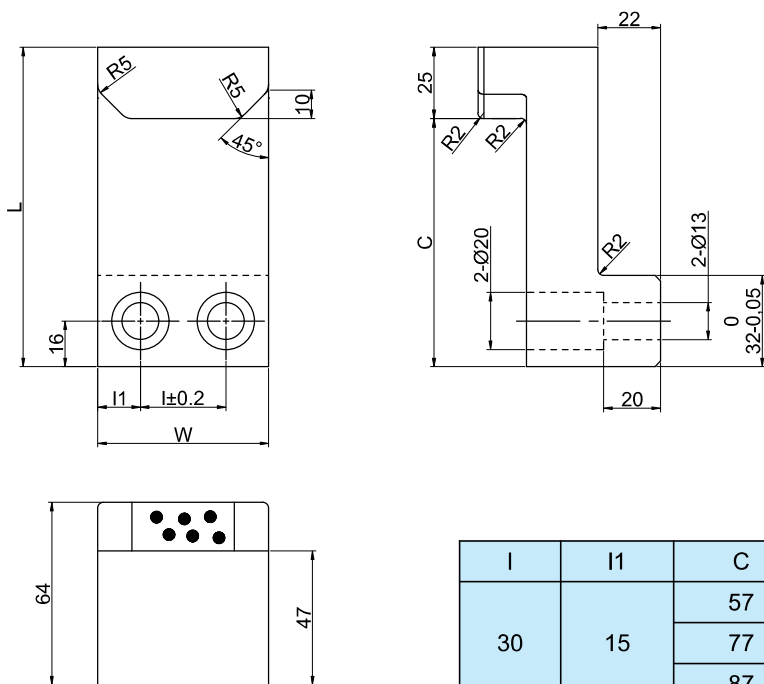

▶ POSITIVE RETURN FOLLOWER (PCU-CA30)

I	Catalog No.	(W)	L
52.5	PCU-CA30	60	100
72.5			120

Material : EN8
 Hardness : 55 HRC (Induction hardened)
 Order Type : PCU-CA30-W-L
 Example : PCU-CA30-60-100

▶ POSITIVE RETURN FOLLOWER (PCU-CA31)B

I	I1	C	Catalog No.	W	L
30	15	57	PCU-CA31	60	82
		77			102
		87			112
40	20	57		80	82
		77			102
		87			112

Material : Copper alloy
 Special solid lubricant (embedded)
 Order Type : PCU-CA31-W-L
 Example : PCU-CA31-60-102